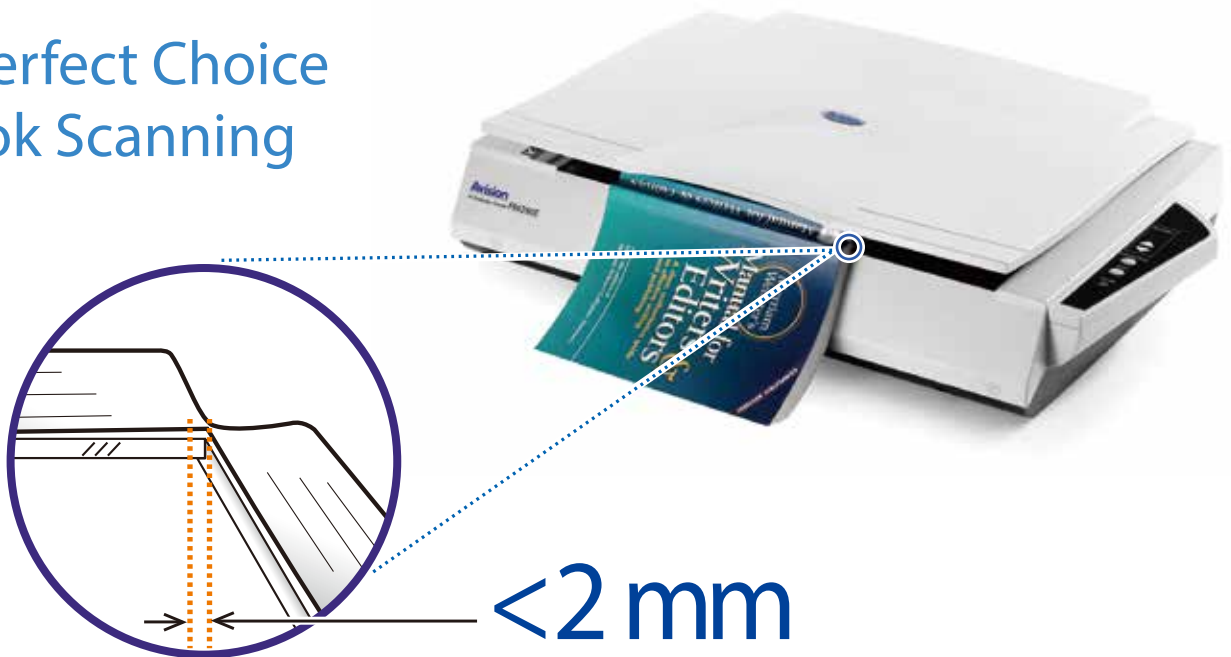

#### Features:

- The slightly slanted front platform makes book scanning a breeze
- Support A3-sized document
- Brightness and contrast controls to customize color output for specific applications
- Hi-speed USB 2.0 interface
- Includes TWAIN and ISIS Driver
- One button functionality allows you to assign up to 9 scanning applications and perform at the touch of a button

Avision's book edge scanners feature a unique, innovative flatbed platform, with a slanted front edge engineered to accommodate books in a way that prevents the dark, shadowy area near the spine from appearing. Curved text often seen near the center is also eliminated, since this special design allows pages to spread flat on the scanner. Never again would you need to press the book against the scanner, which distorts the scanned image and potentially damages the book.

The FB6280E supports documents up to A3 sizes. Its core image processing components are CCD based with a 600 dpi optical resolution, enabling it to output picture perfect quality while meeting the most stringent demands of business professionals anywhere.