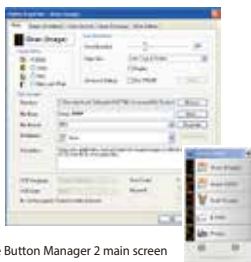

Ultrasonic Multi-Feed Detection

With the built-in ultrasonic multi-feed detection capability, the scanner allows you to set overlapped paper by detecting paper thickness between document. When multi-feed is detected a warning message will be prompted.

High-Volume Daily Duty Cycle

The scanner can be used to scan up to 3,000 pages per day through the 50-page automatic document feeder. The data indicates that this scanner is designed to scan document in any application requiring frequent document and hard card scanning.

What we have bundled

The AV5400 come with TWAIN and ISIS drivers, and are bundled with a suite of powerful software applications that include Avison Button Manager V2, AvScan X, and Nuance PaperPort SE 14.

Avision AV5400 A3 Duplex Document Scanner

Avision's Button Manager V2

Complete your scan in a single step

The Button Manager 2 main screen

Button Manager V2 makes it easy for you to scan and send your image to your favorite destinations with a press of one button. Now the new version comes with an innovative feature to let you scan and automatically upload the scanned document to popular cloud repositories such as Google Docs, Microsoft SharePoint, or FTP. In addition, the iScan feature allows you to insert the scanned image or recognized text after optional OCR (Optical Character Recognition) process to your text editor such as Microsoft Word to get your job done easily and quickly.